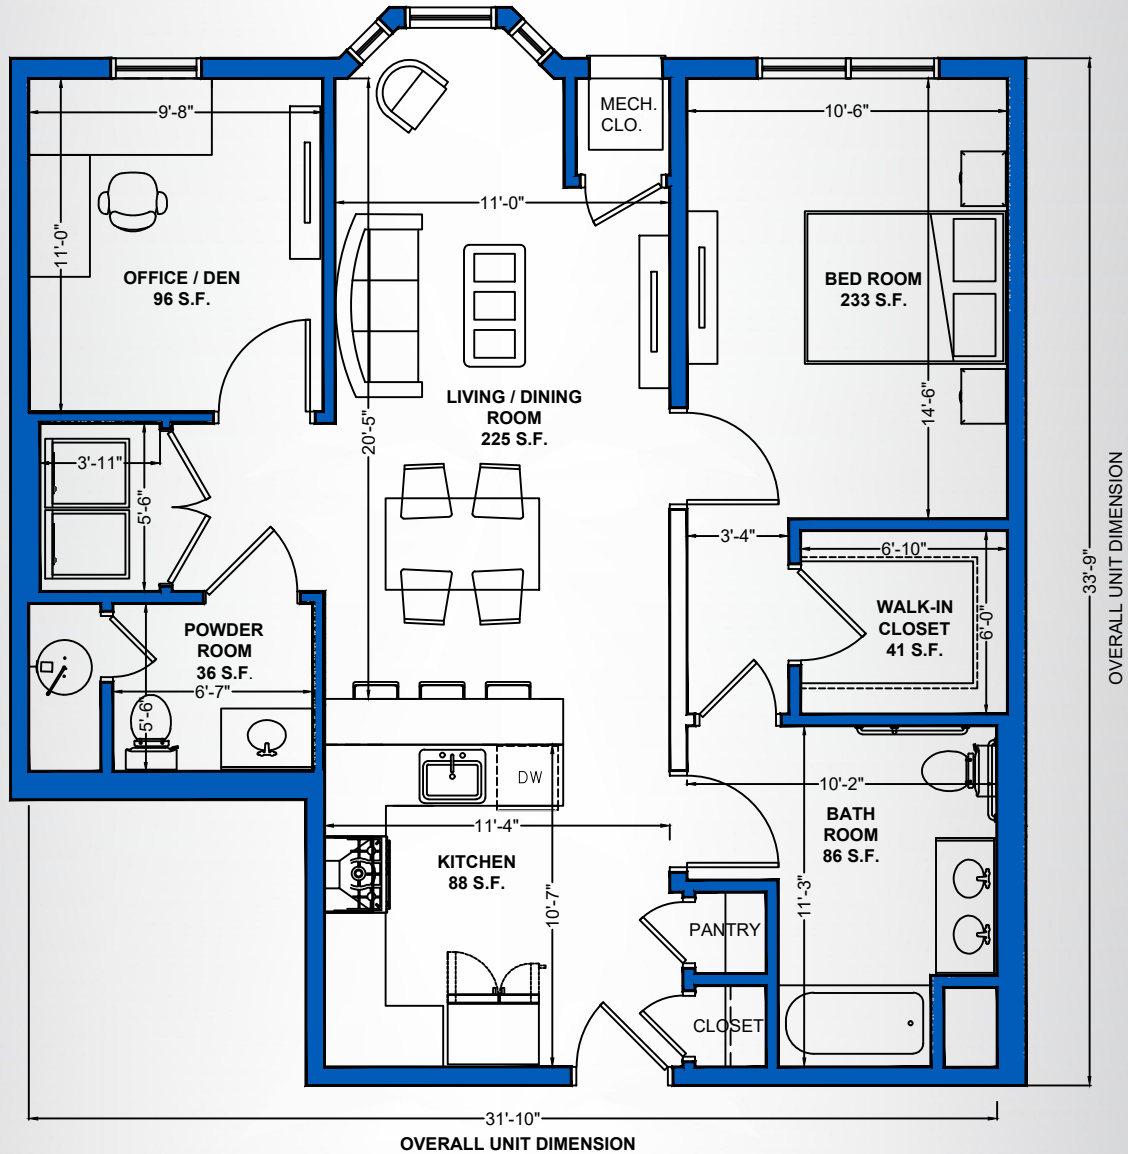

The  
**VIEW**  
 AT FAIRFIELD

**952 S.F. ONE BEDROOM + OFFICE / DEN  
 ONE AND A HALF BATHROOMS**

**UNITS - 101 , 201, 301**

\* All square footages are approximate and may vary.