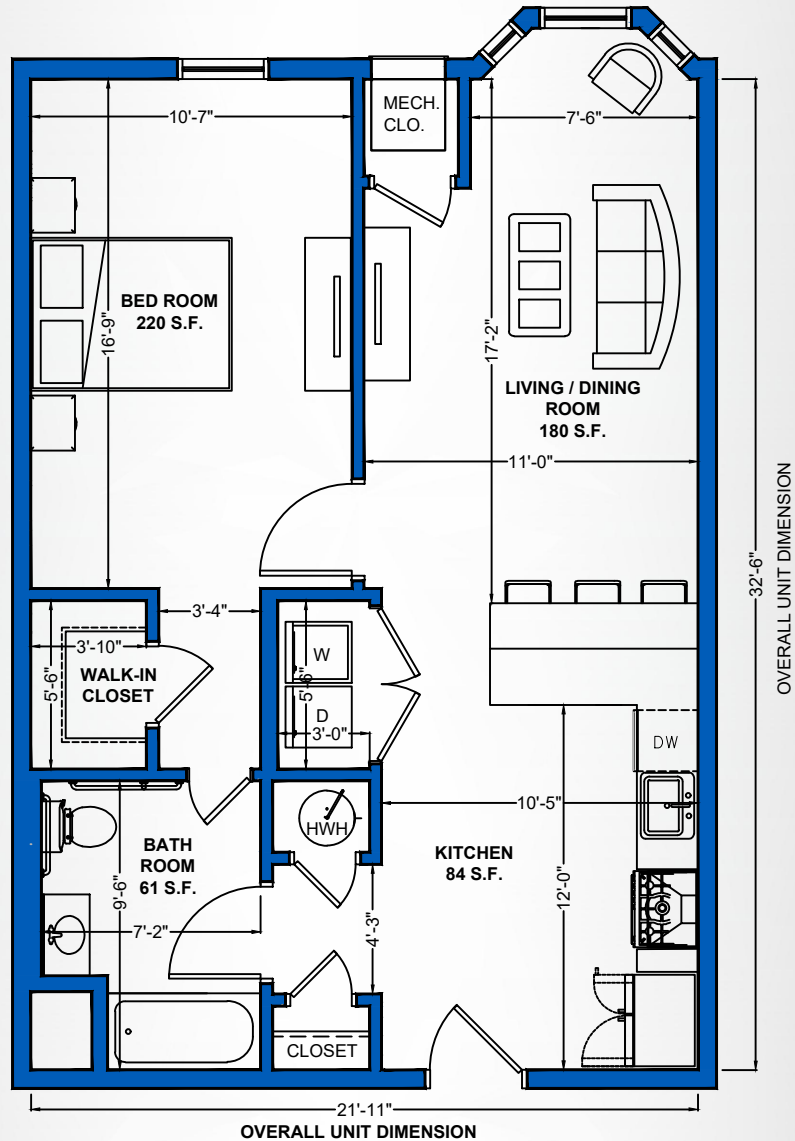

*The*  
**VIEW**  
 AT FAIRFIELD

**715 S.F. ONE BEDROOM  
 ONE BATHROOM**

**UNITS - 102 , 104, 202, 204, 302, 304**

\* All square footages are approximate and may vary.