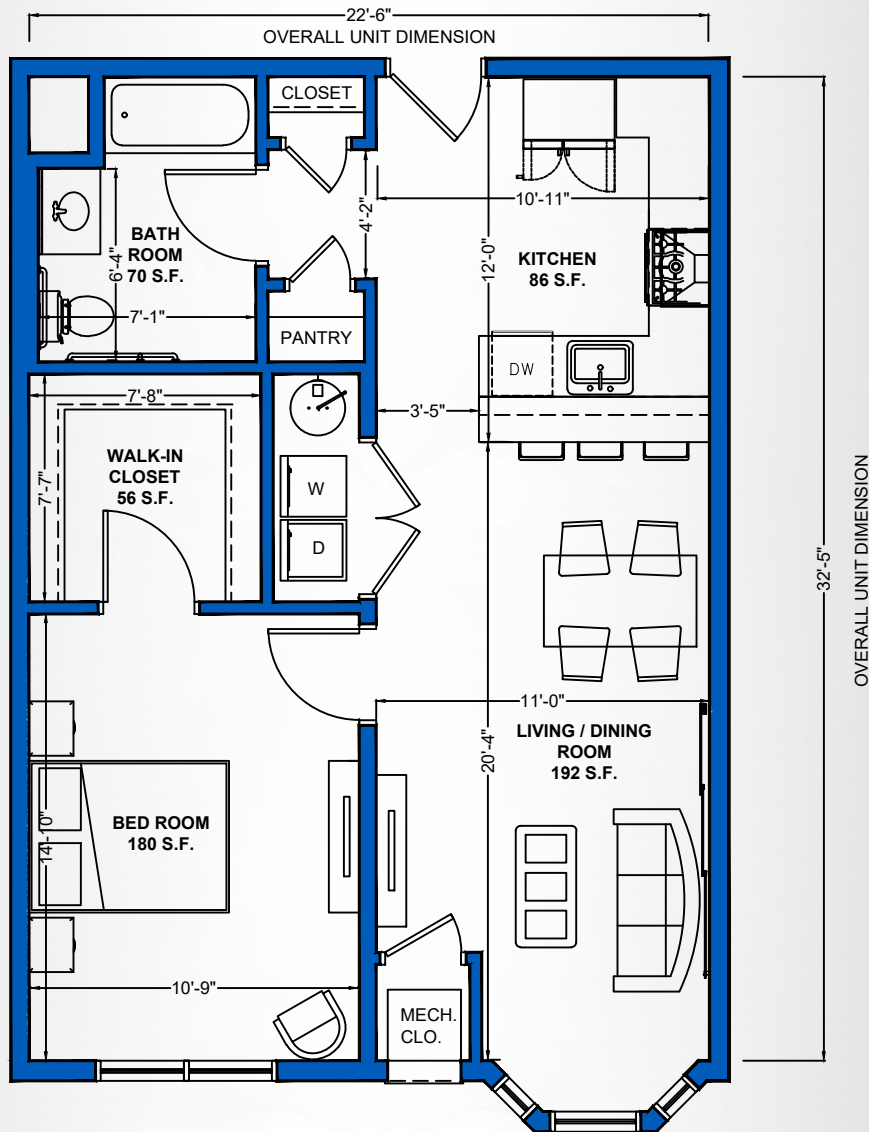

The
VIEW
 AT FAIRFIELD

**730 S.F. ONE BEDROOM
 ONE BATHROOM
 UNIT - 308**

* All square footages are approximate and may vary.