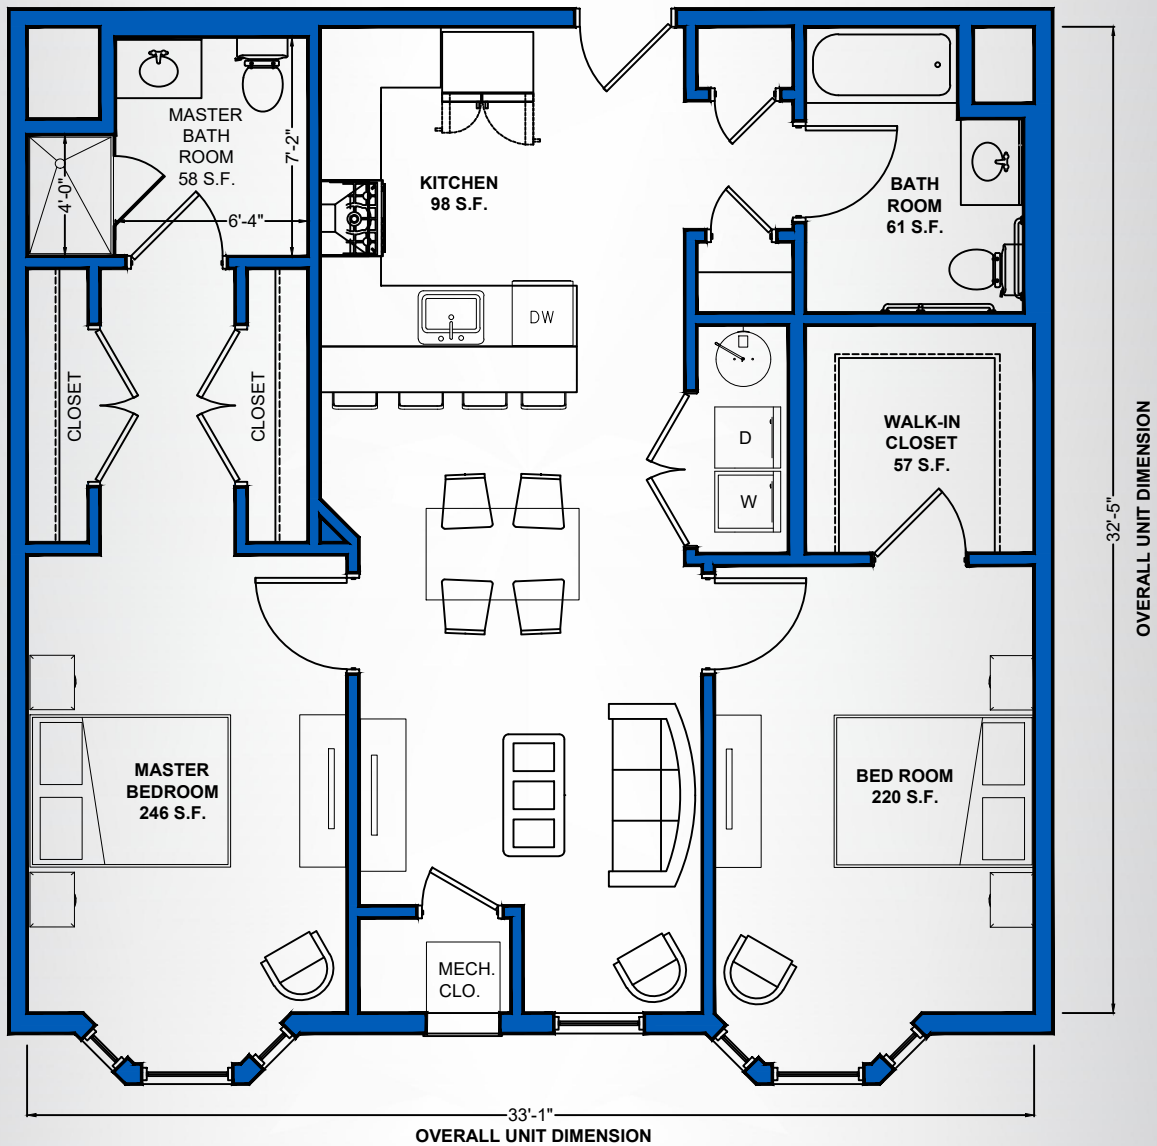

*The*  
**VIEW**  
AT FAIRFIELD

**1,088 S.F. TWO BEDROOM  
TWO BATHROOMS**

**UNIT - 310**

\* All square footages are approximate and may vary.