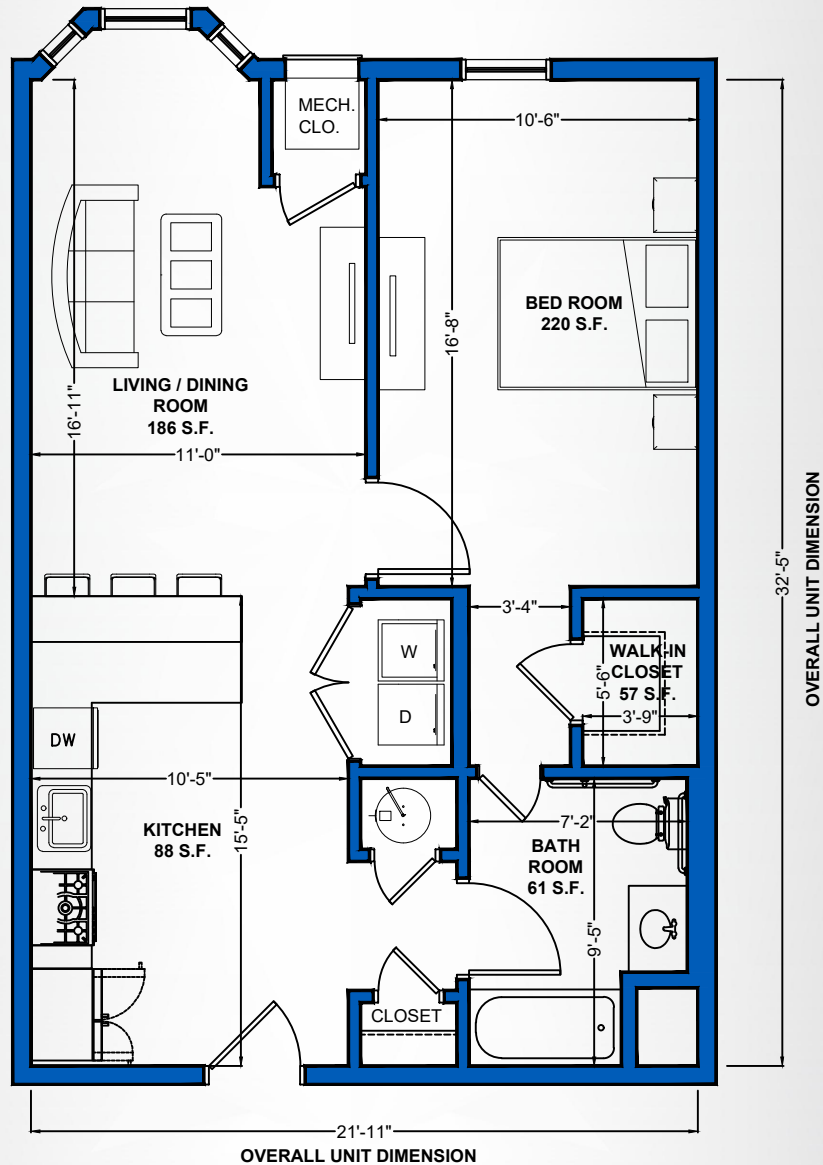

The
VIEW
 AT FAIRFIELD

**718 S.F. ONE BEDROOM
 ONE BATHROOM**

UNITS - 103 , 203, 303

* All square footages are approximate and may vary.