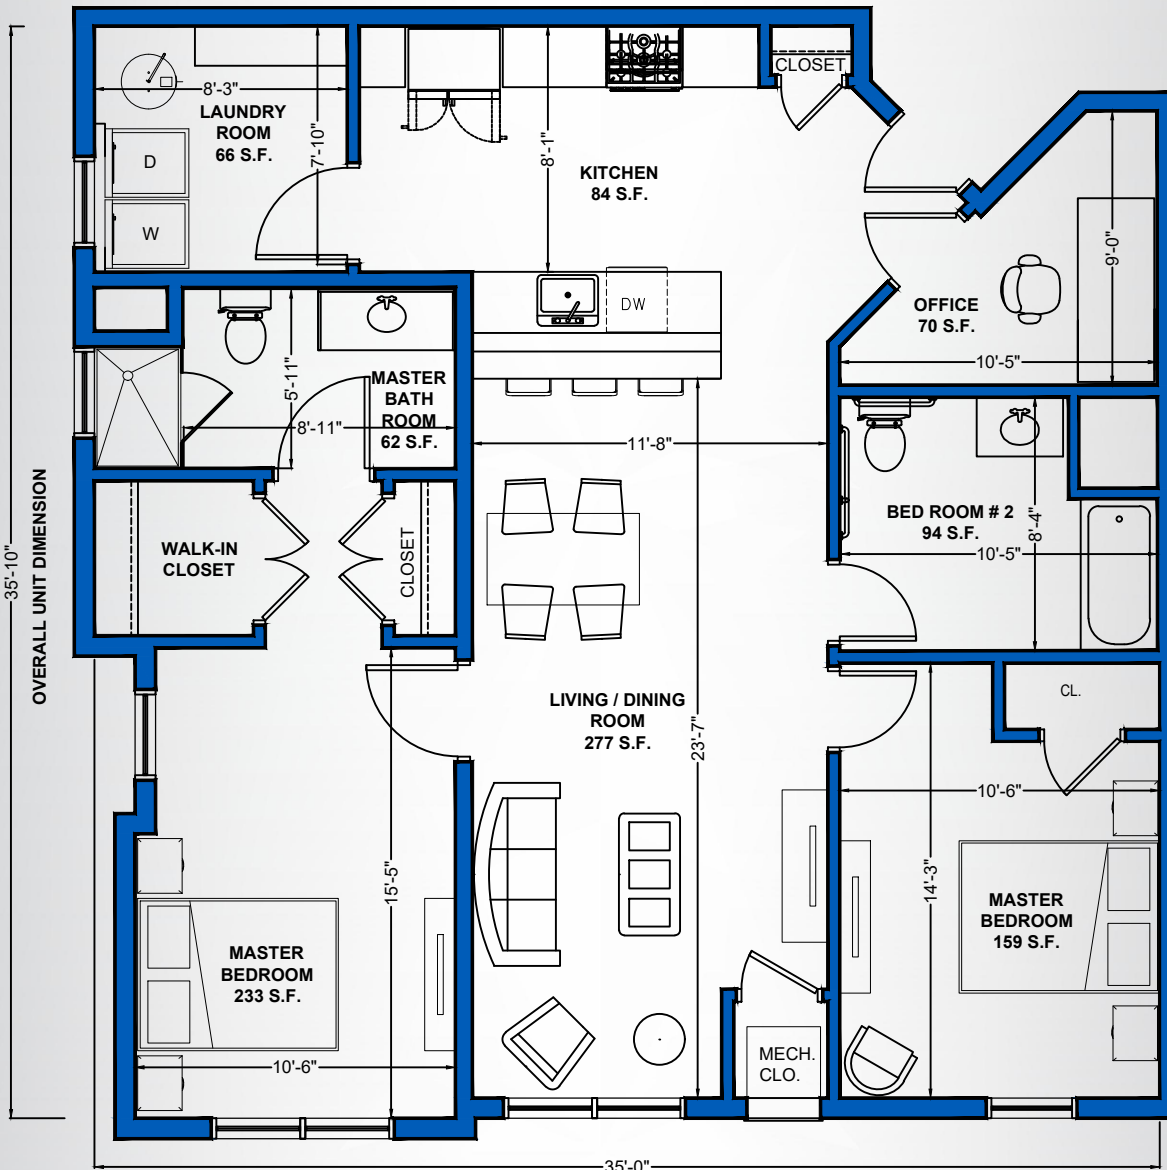

The
VIEW
 AT FAIRFIELD

1172 S.F. TWO BEDROOM + OFFICE
TWO BATHROOMS
UNITS - 213 , 214 , 312 , 313

* All square footages are approximate and may vary.