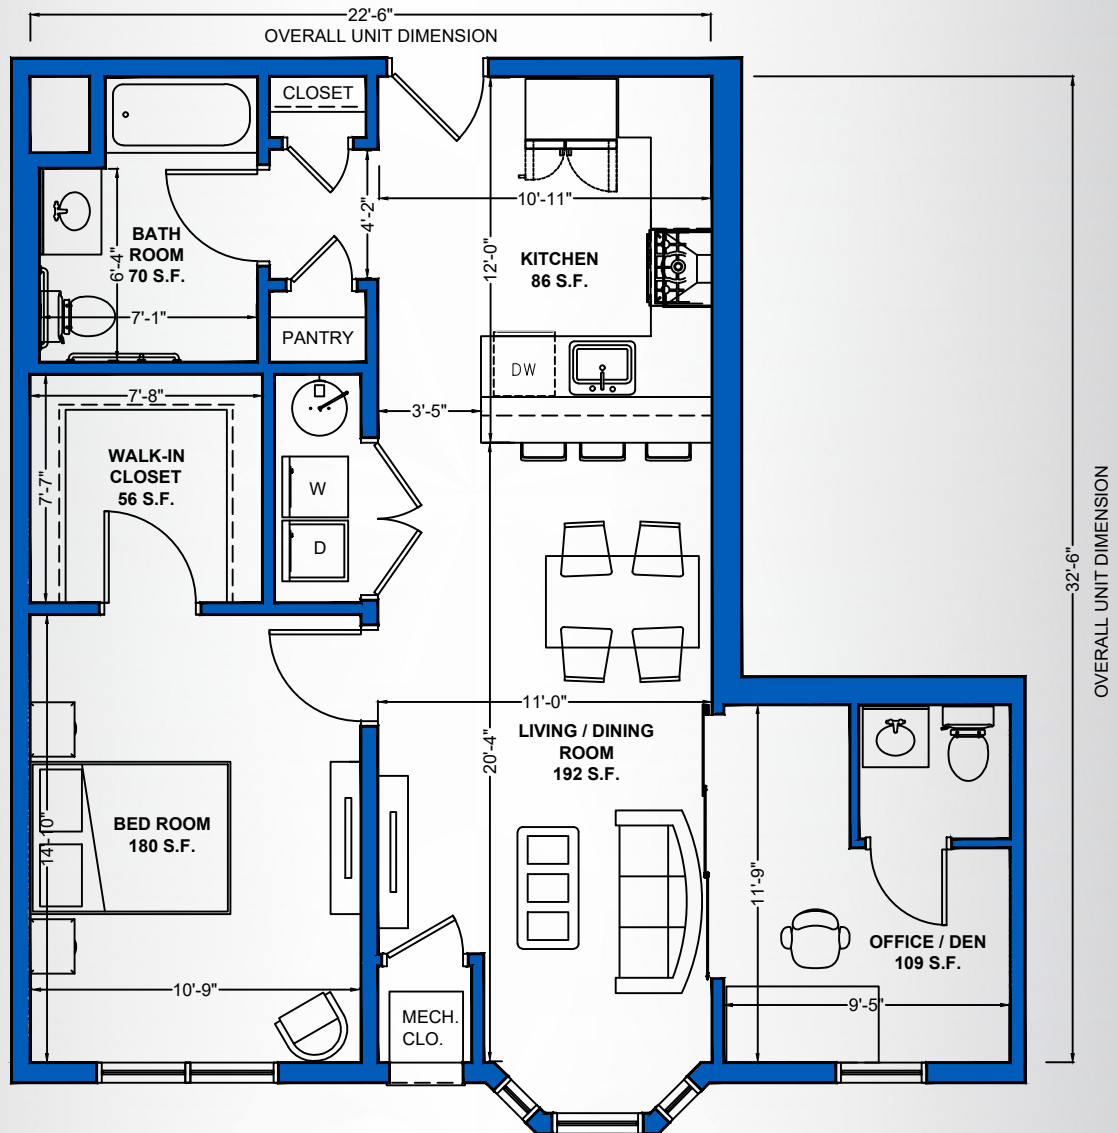

The
VIEW
 AT FAIRFIELD

**837 S.F. ONE BEDROOM + OFFICE / DEN
 ONE AND A HALF BATHROOMS**

UNITS - 108 , 208

* All square footages are approximate and may vary.