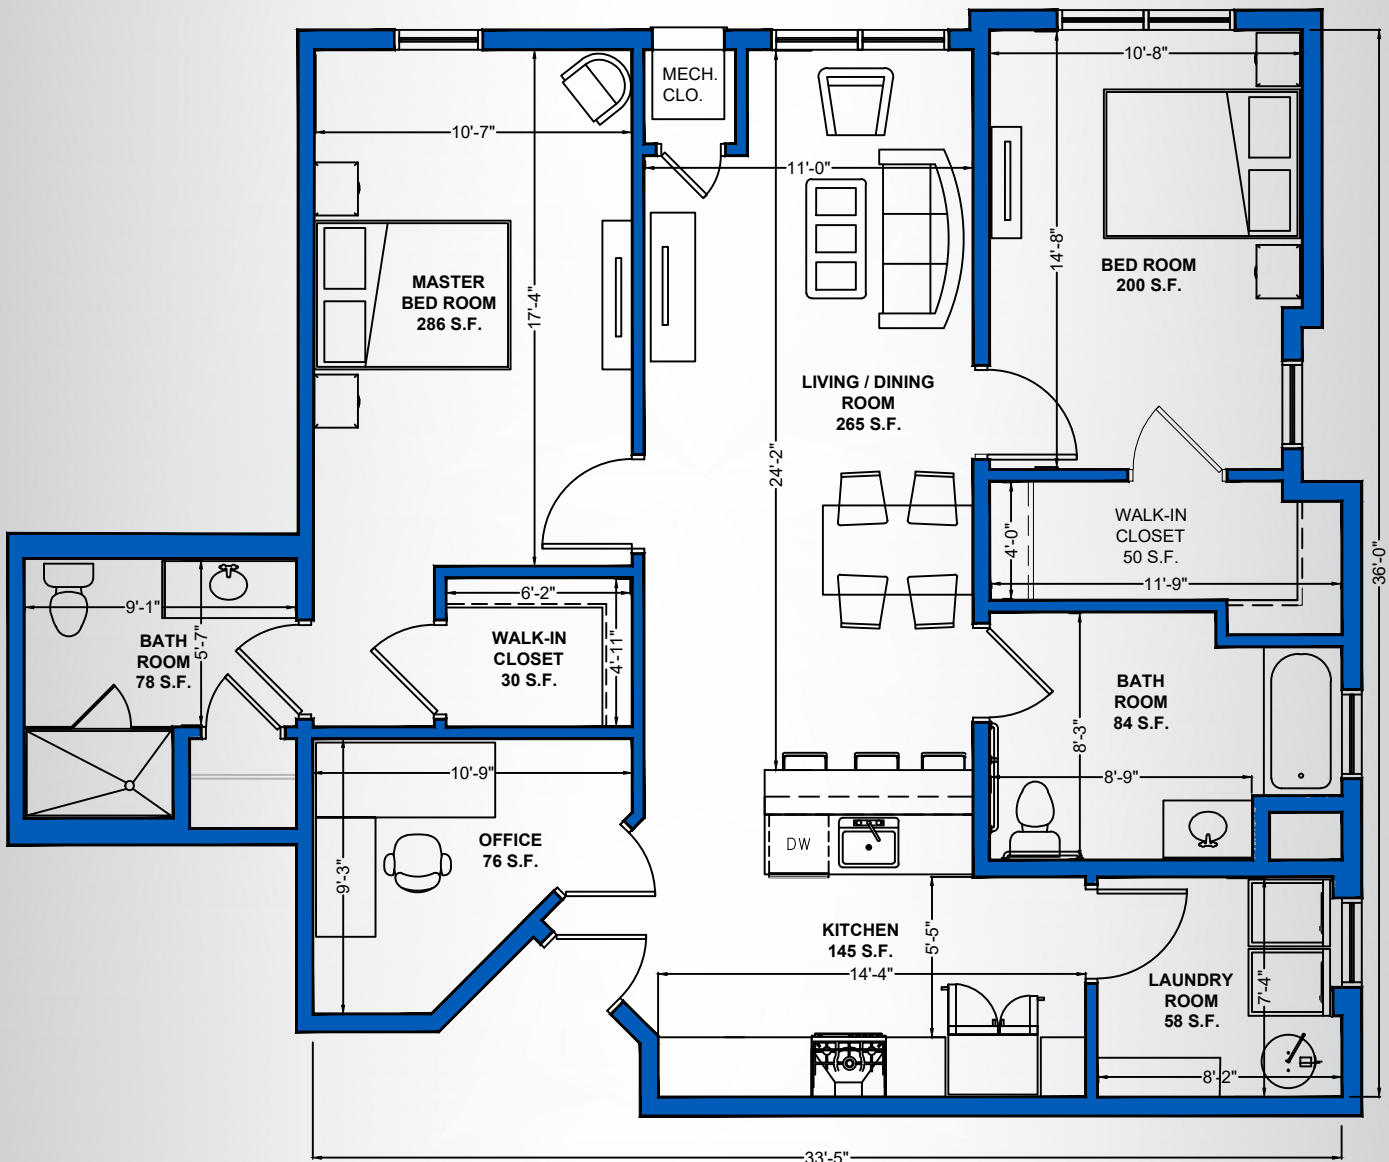

The
VIEW
 AT FAIRFIELD

1,305 S.F. TWO BEDROOM + OFFICE
TWO BATHROOMS
UNITS - 106 , 206, 306

* All square footages are approximate and may vary.