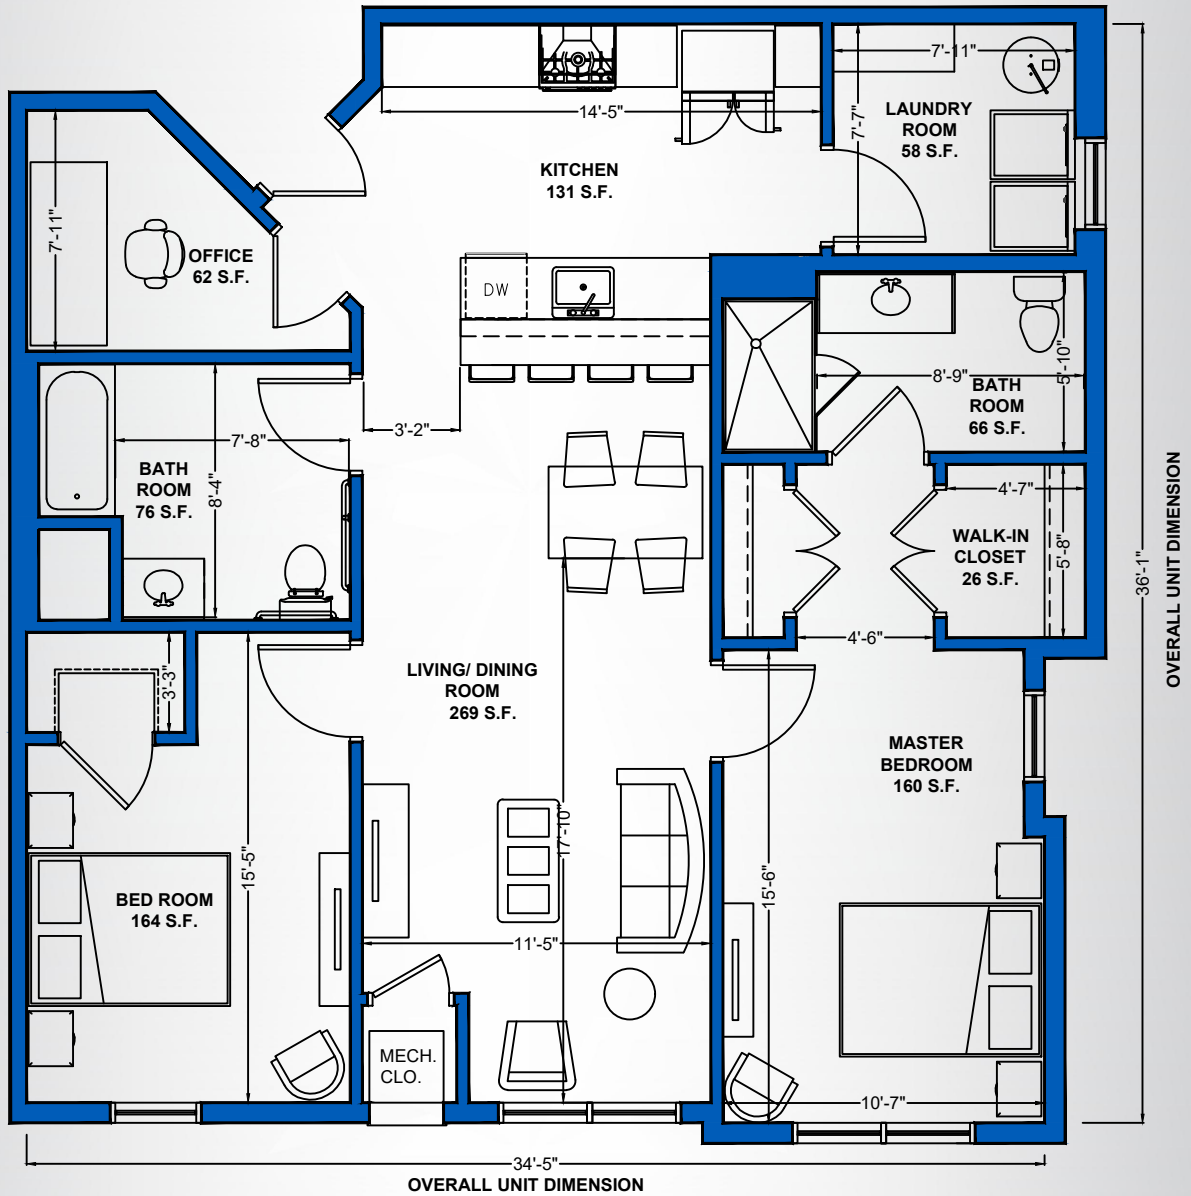

The
VIEW
 AT FAIRFIELD

**1,144 S.F. 2 BEDROOM
 2 BATHROOM
 UNITS - 107 , 207**

* All square footages are approximate and may vary.