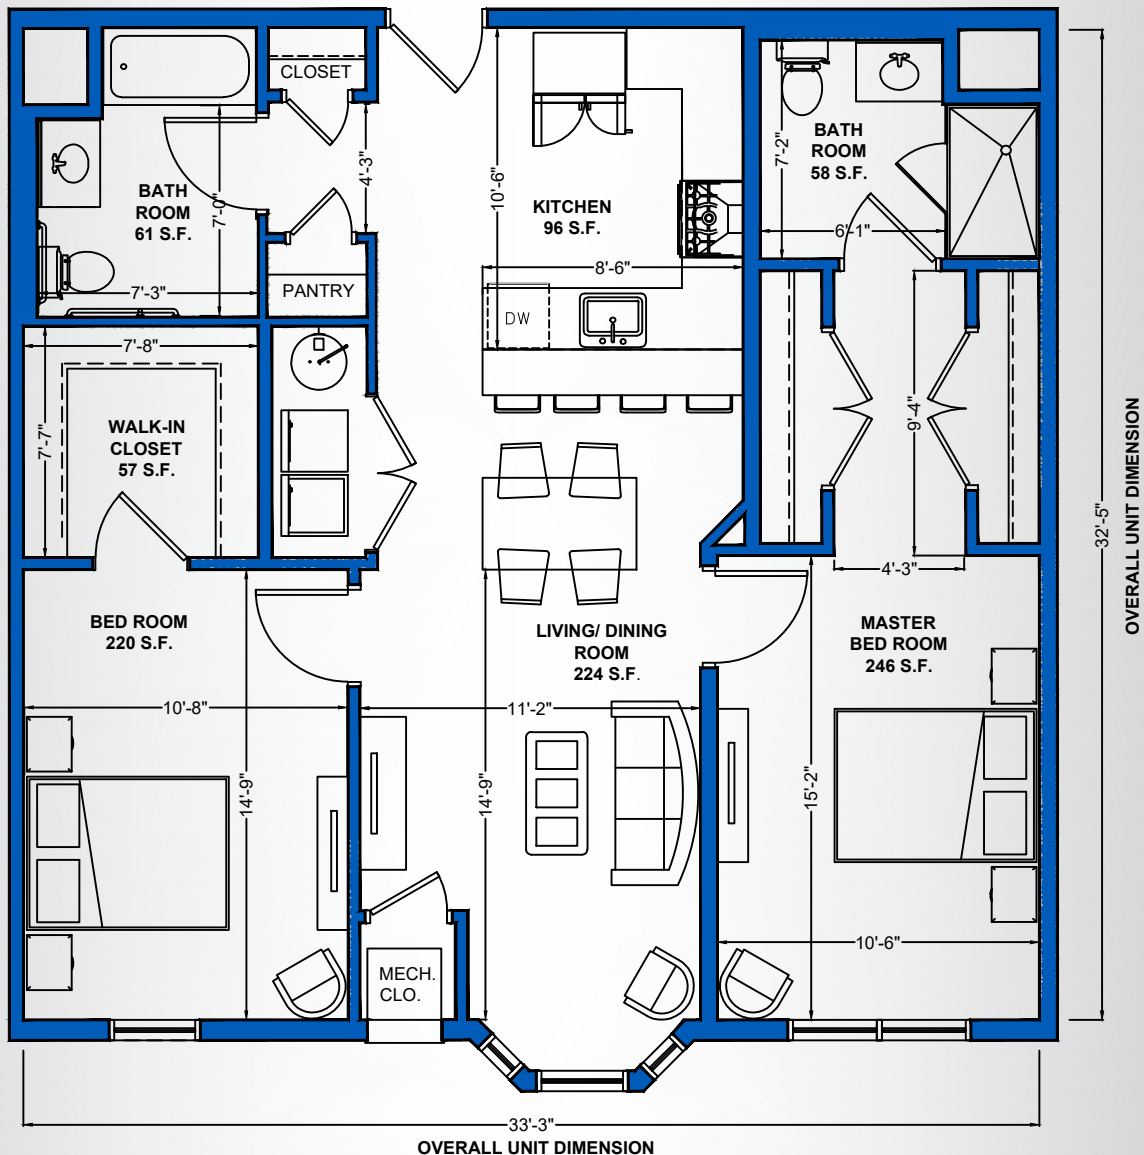

The  
**VIEW**  
 AT FAIRFIELD

**1,079 S.F. TWO BEDROOM  
 TWO BATHROOMS  
 UNITS - 109 , 209, 309**

\* All square footages are approximate and may vary.