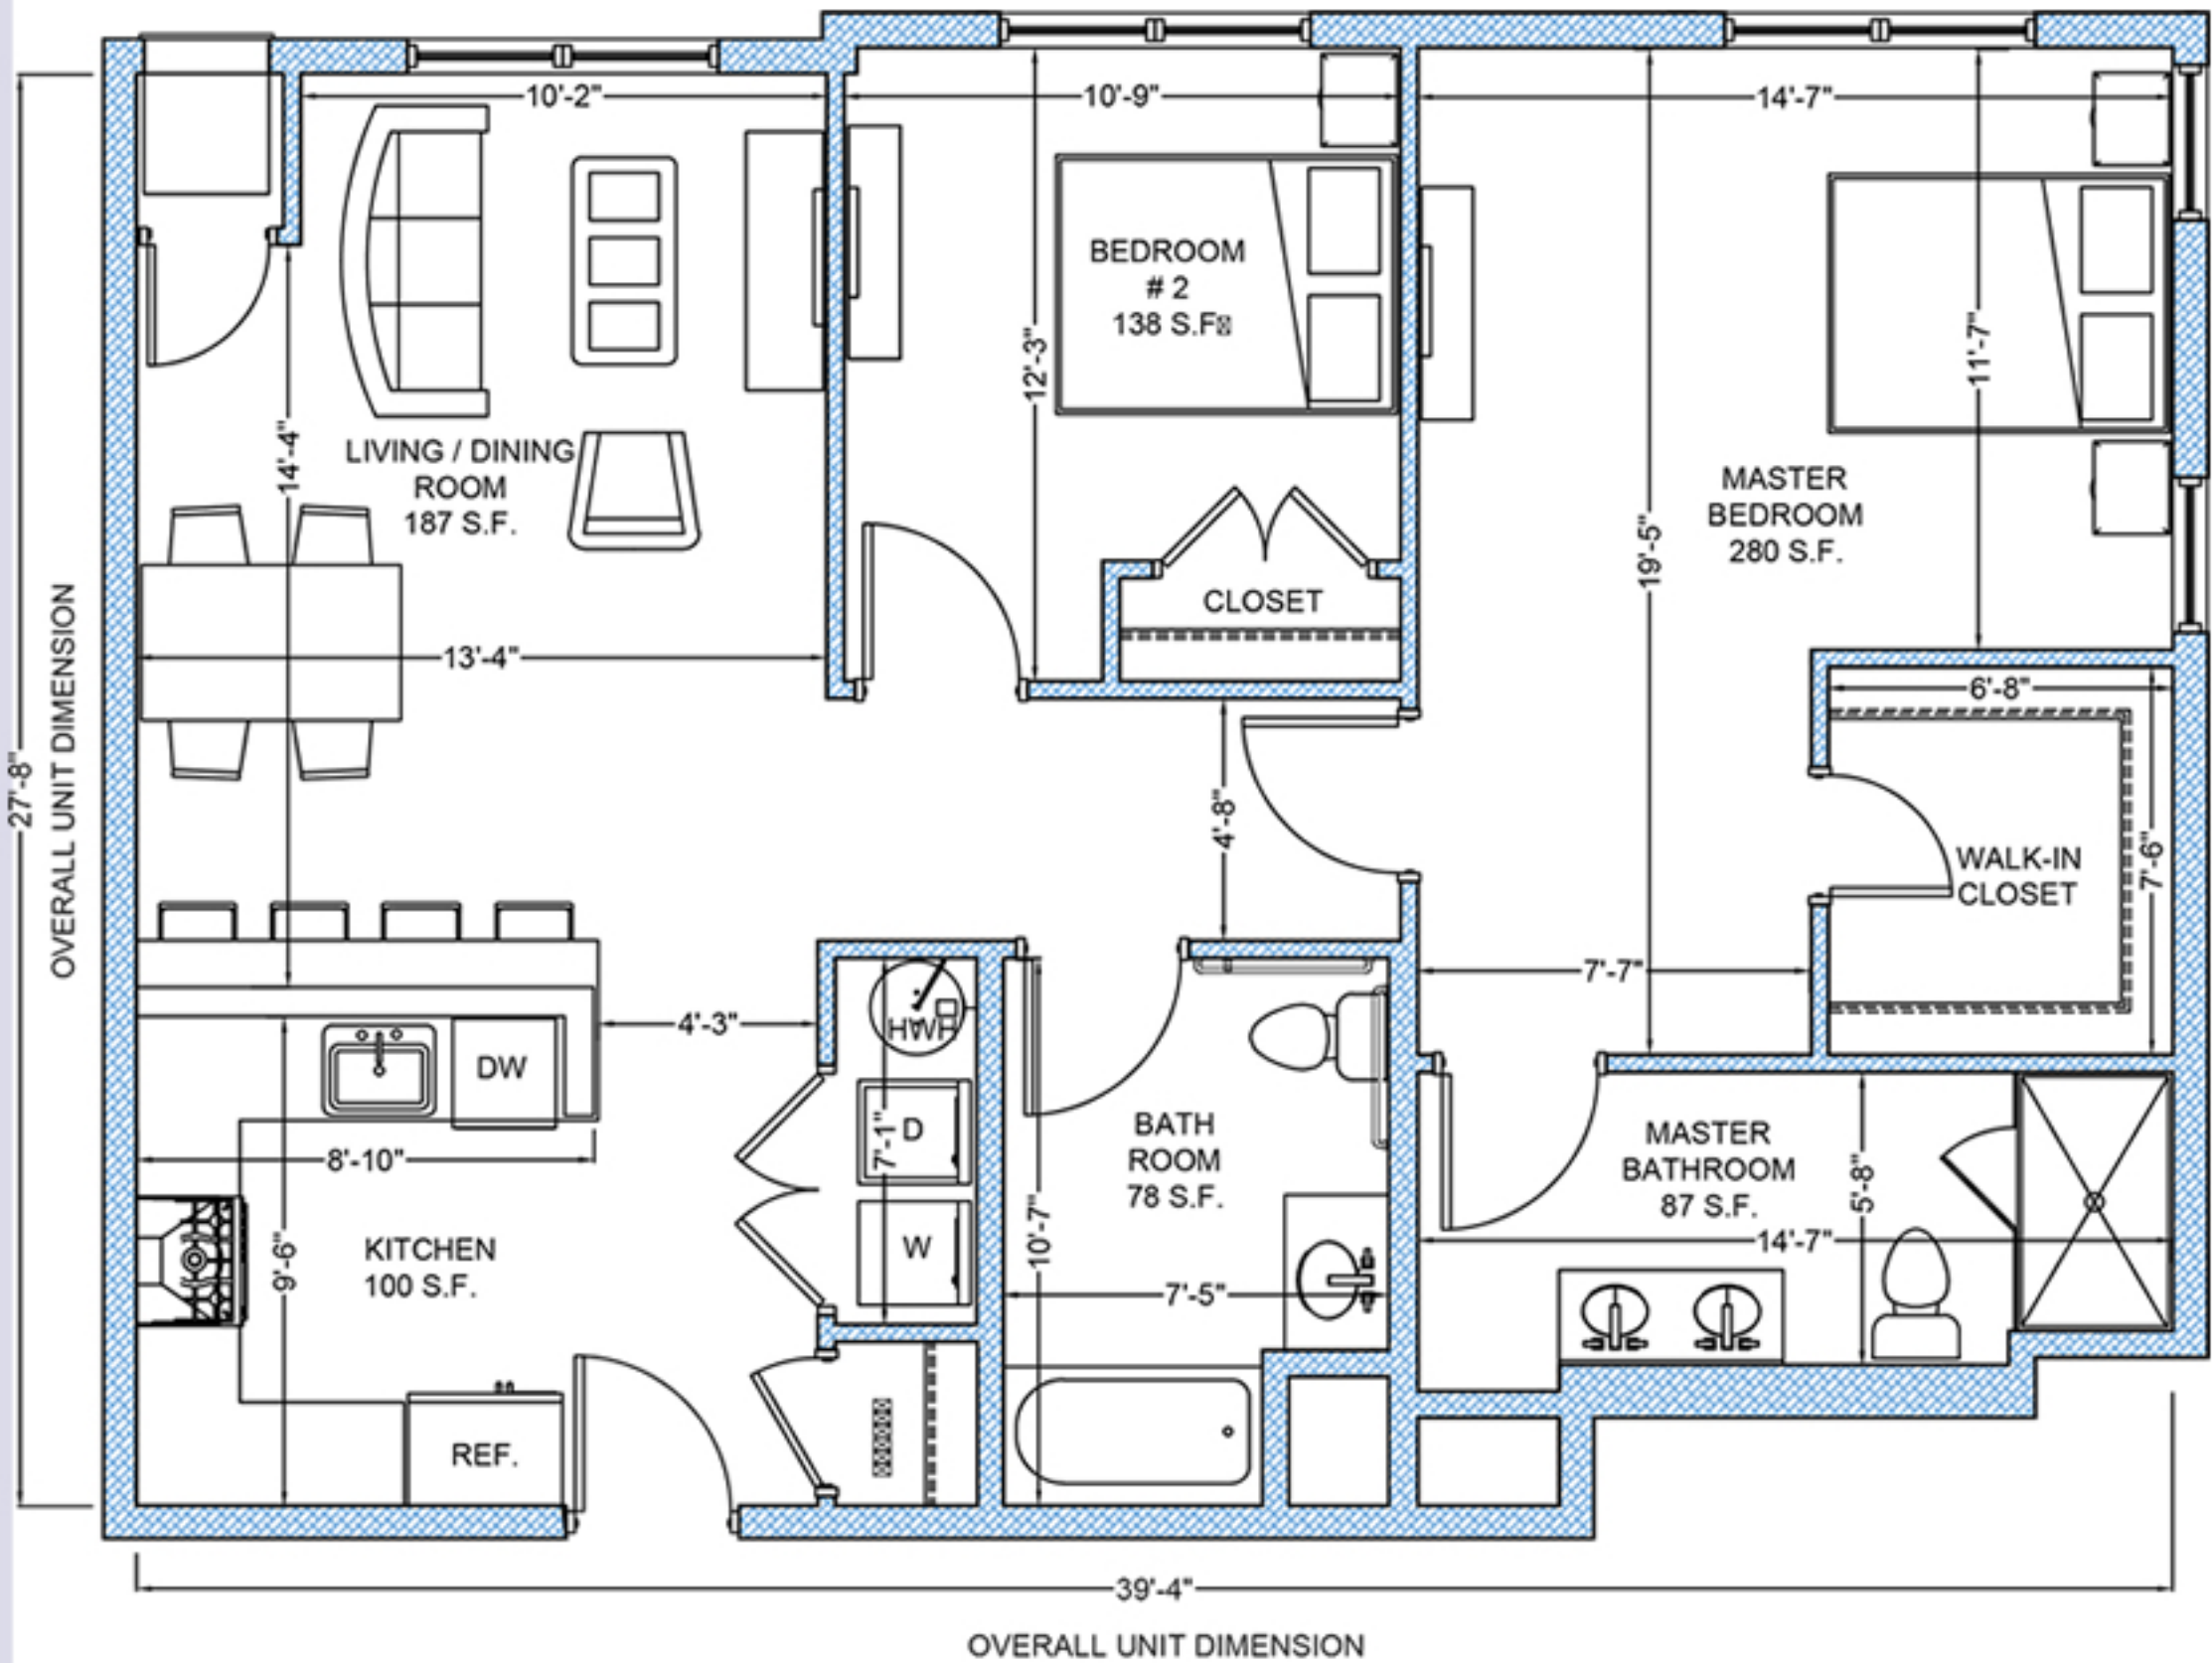

B03

1,102 S.F. TWO BEDROOM LAYOUT

Plans and furnishings are for marketing purposes only, and are not to scale. Please inspect construction, subdivision, utility, landscape and other plans available through leasing center for complete and specific information. Actual locations may vary and items shown or not shown on this place are subject to errors, omissions and field changes.

*All units can be reasonably adapted for handicap accessibility for an extra charge

264 Passaic Ave,
Fairfield NJ, 07004

<http://www.theviewfairfield.com/>