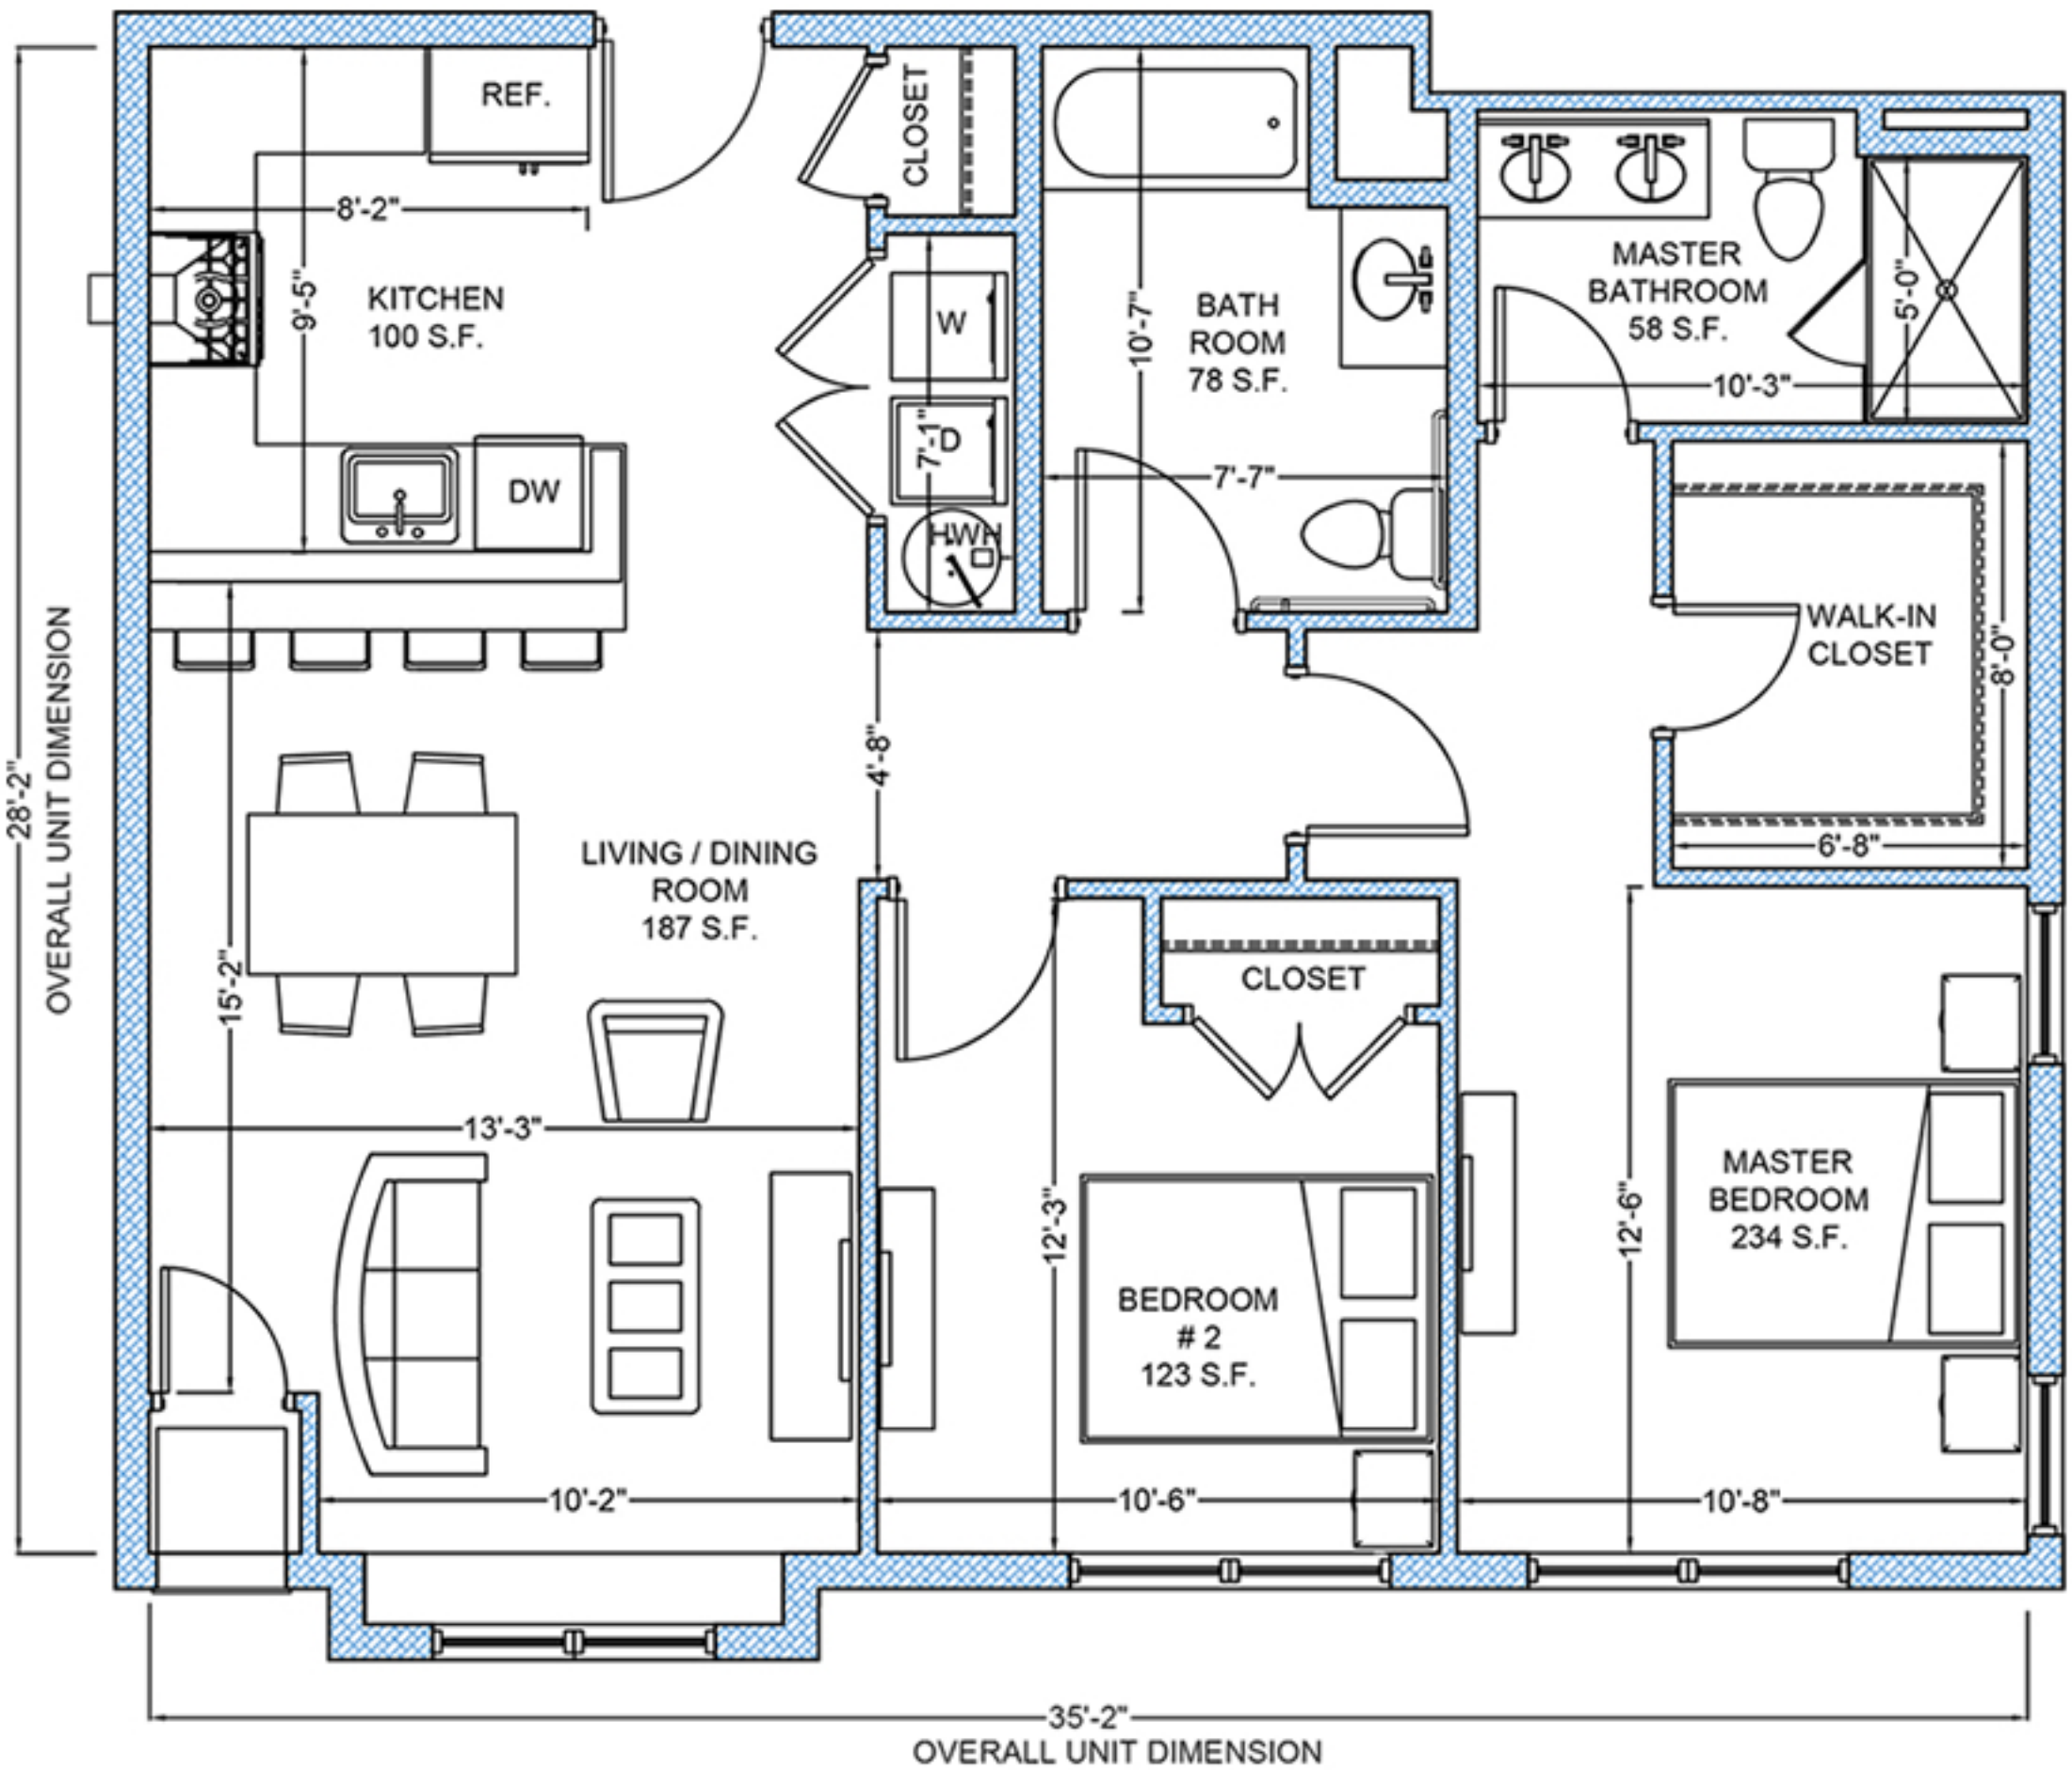

B02

1,072 S.F. TWO BEDROOM LAYOUT

Plans and furnishings are for marketing purposes only, and are not to scale. Please inspect construction, subdivision, utility, landscape and other plans available through leasing center for complete and specific information. Actual locations may vary and items shown or not shown on this place are subject to errors, omissions and field changes.

*All units can be reasonably adapted for handicap accessibility for an extra charge

264 Passaic Ave,
Fairfield NJ, 07004

<http://www.theviewfairfield.com/>