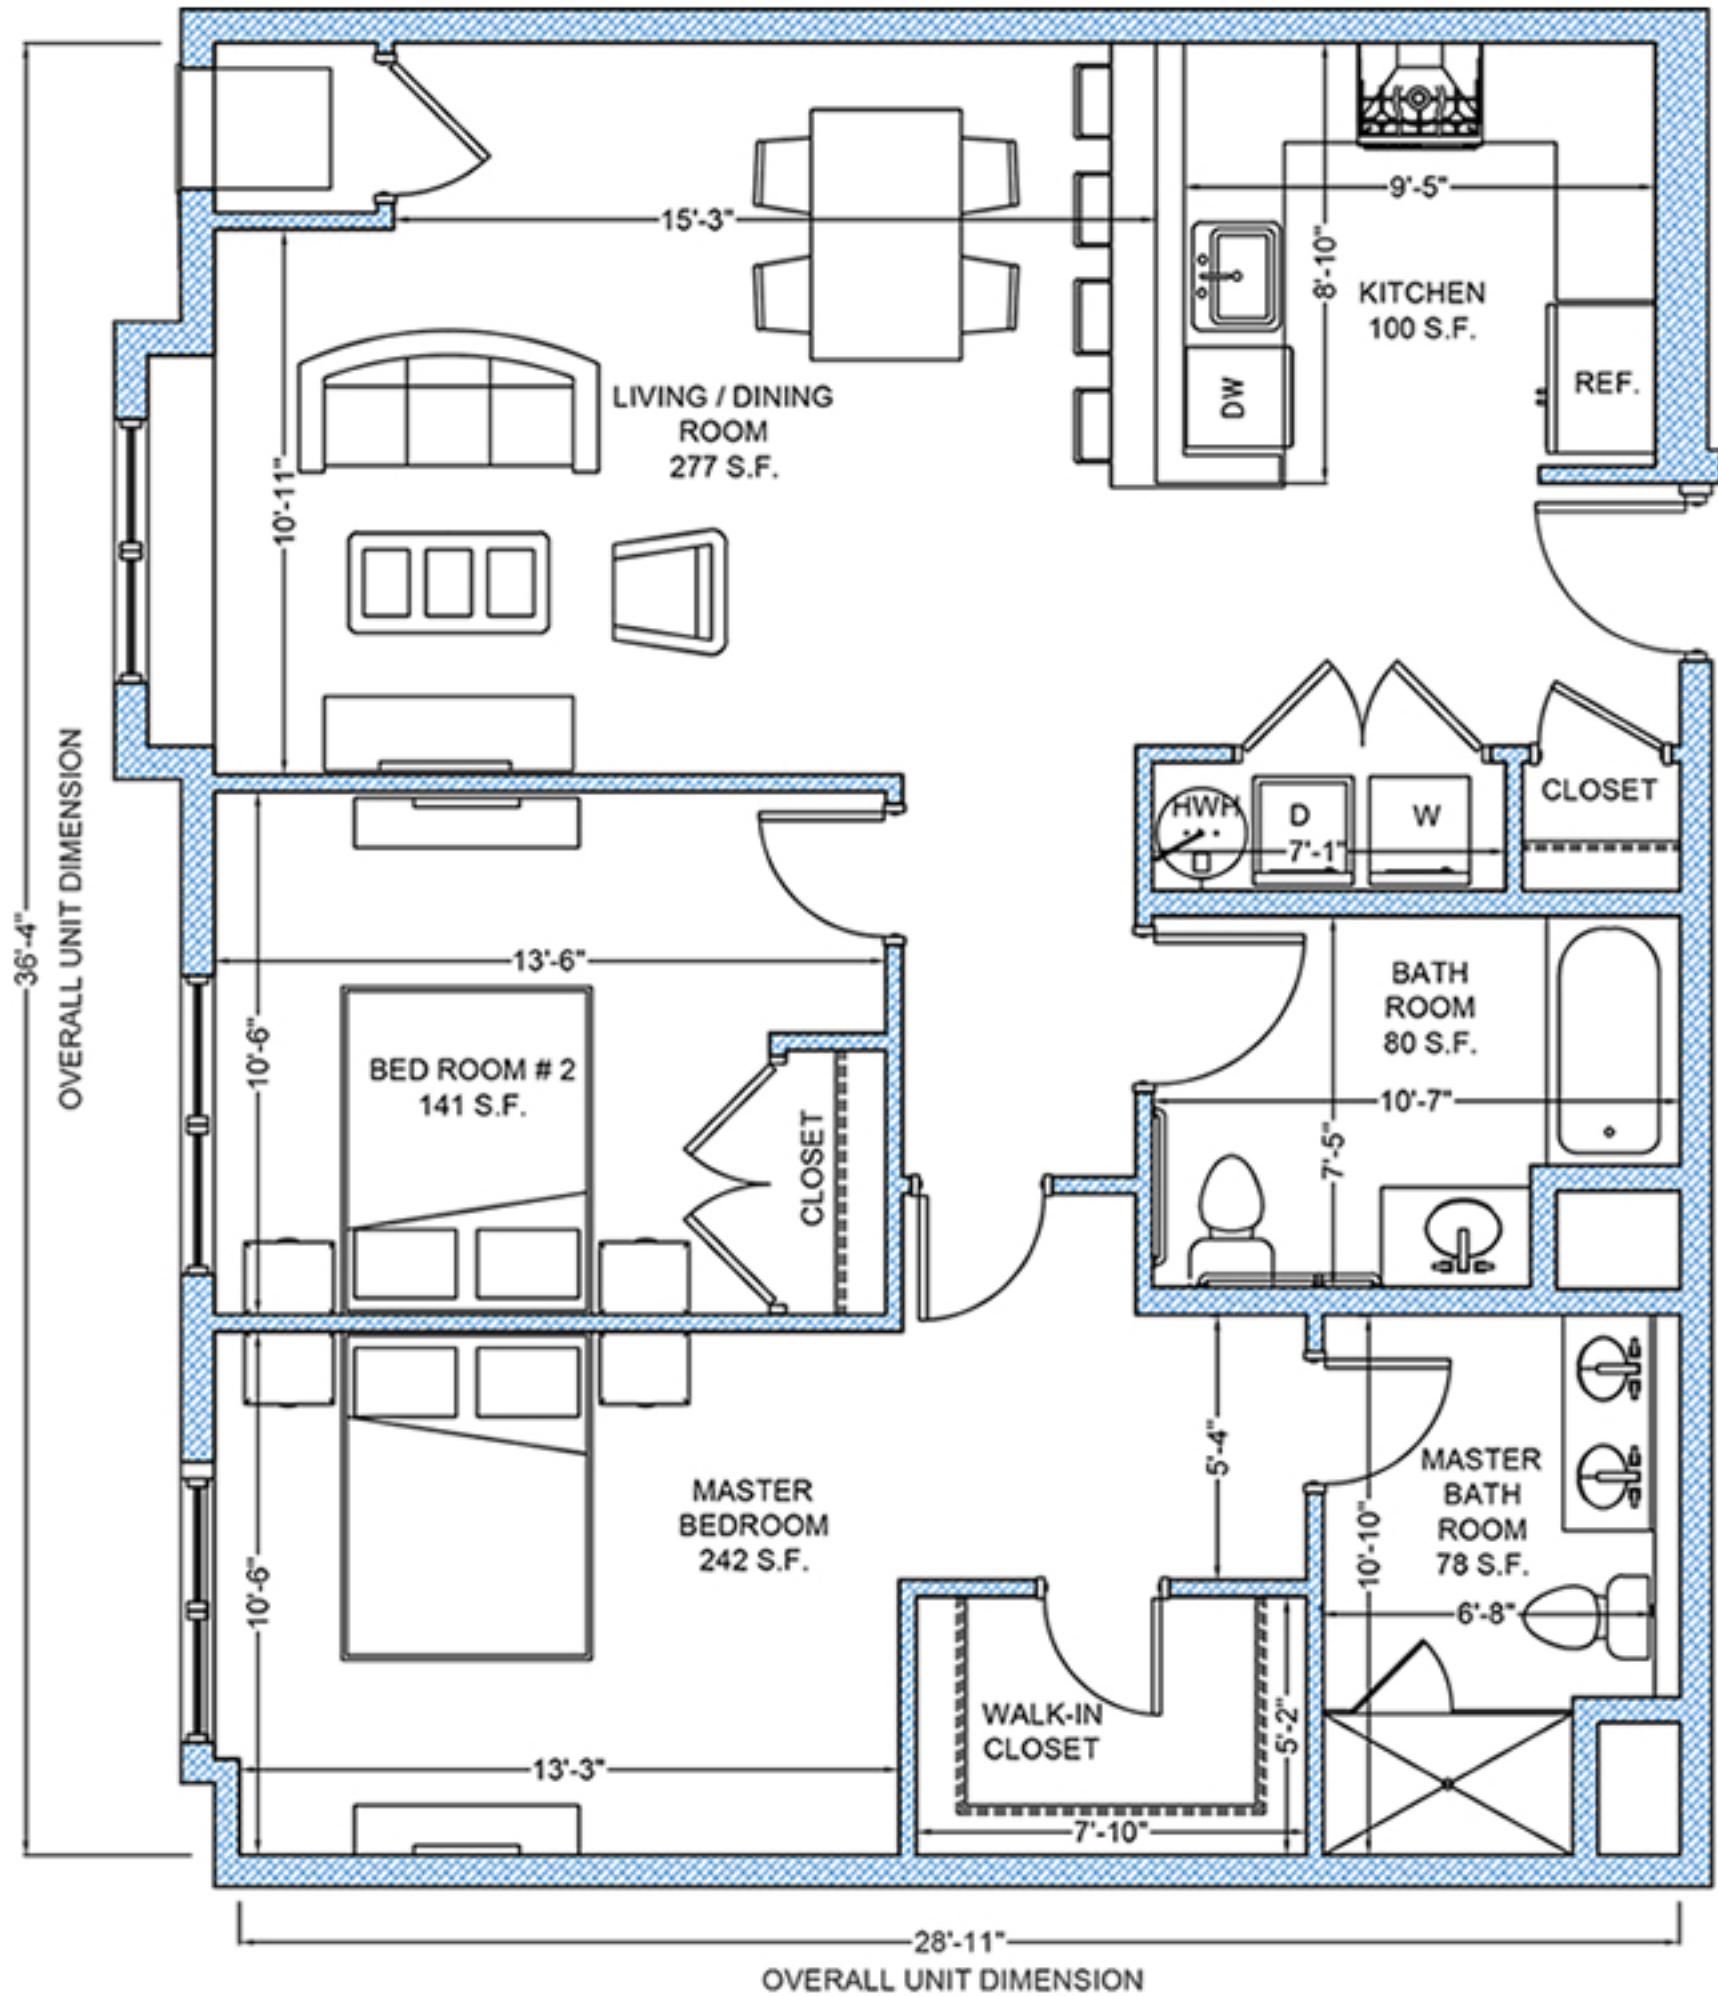

B01

1,062 S.F. TWO BEDROOM LAYOUT

Plans and furnishings are for marketing purposes only, and are not to scale. Please inspect construction, subdivision, utility, landscape and other plans available through leasing center for complete and specific information. Actual locations may vary and items shown or not shown on this place are subject to errors, omissions and field changes.

*All units can be reasonably adapted for handicap accessibility for an extra charge

264 Passaic Ave,
Fairfield NJ, 07004

<http://www.theviewfairfield.com/>